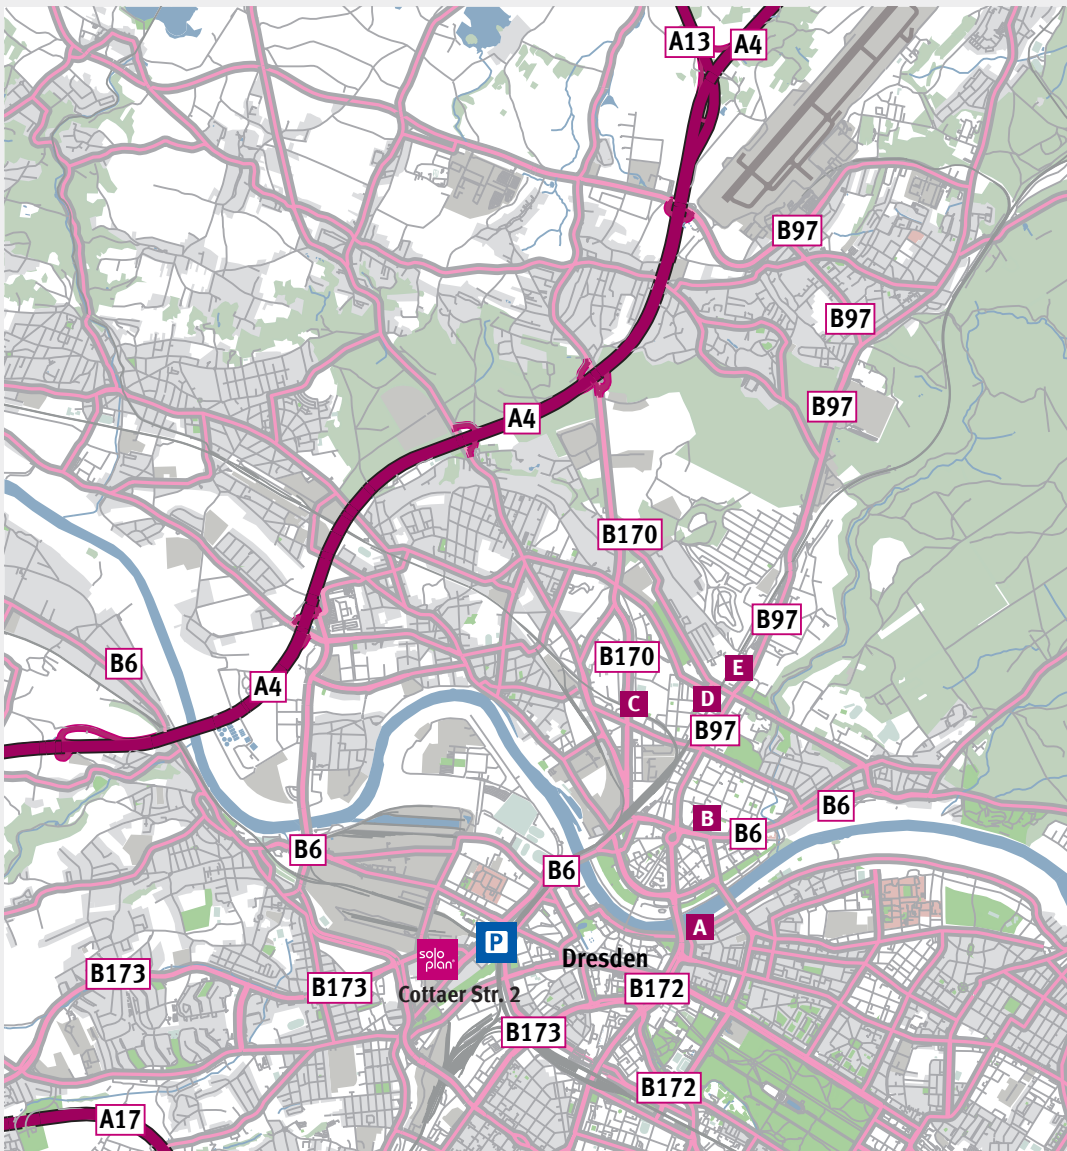

How to find us ...

Soloplan GmbH
Software for logistics
and planning

Cottaer Str. 2
01159 Dresden
Germany

Phone
+49 831 57407-850
Telefax
+49 831 57407-111

info@soloplan.com

Find us
across the world ...

Germany,
France, Poland,
South Africa and
Spain